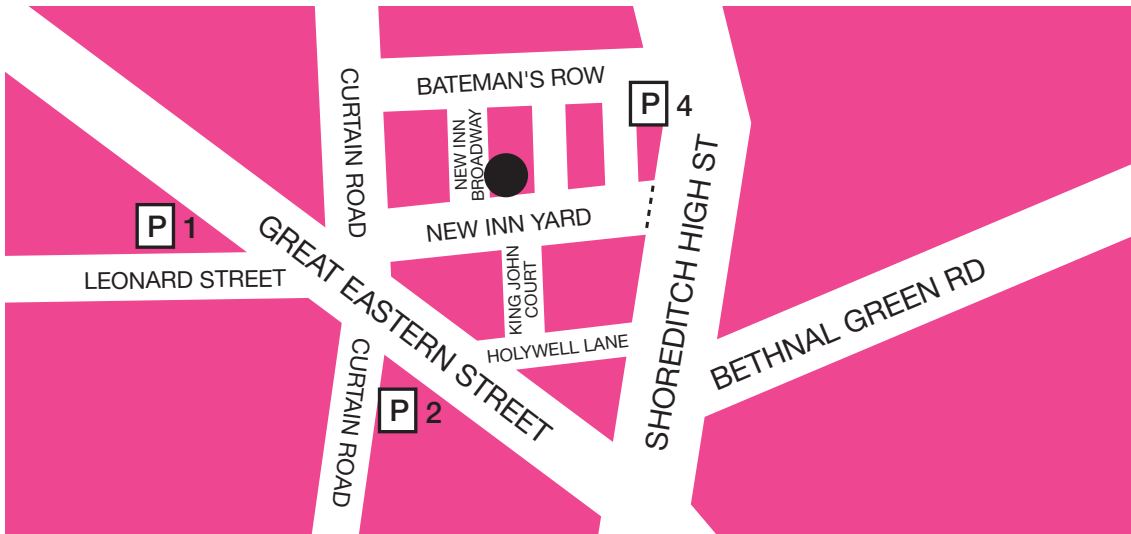

Amnesty International

Amnesty International UK
 The Human Rights Action Centre
 17-25 New Inn Yard
 London EC2A 3EA

Tube stations
 Old Street (Exit 3)
 or Liverpool Street
 (Bishopsgate West Exit)

Car parks
 On-site parking for disabled only and limited on-street parking in the area.
 P1 – Hello Parking (Mon-Fri, closes 11pm)
 P2 – NCP Great Eastern Street (Mon-Fri, closes 8pm)
 P3 – NCP Finsbury Square (Mon-Sun, 24hrs)
 P4 – Euro Car Parks (7 days a week, 24hrs)

Congestion charge
 Great Eastern Street is on the boundary of the Congestion Charge. Operating Hours: 7am-6.30pm Mon to Fri, excluding Public Holidays. For info call 0845 900 1234 or visit www.cclondon.com