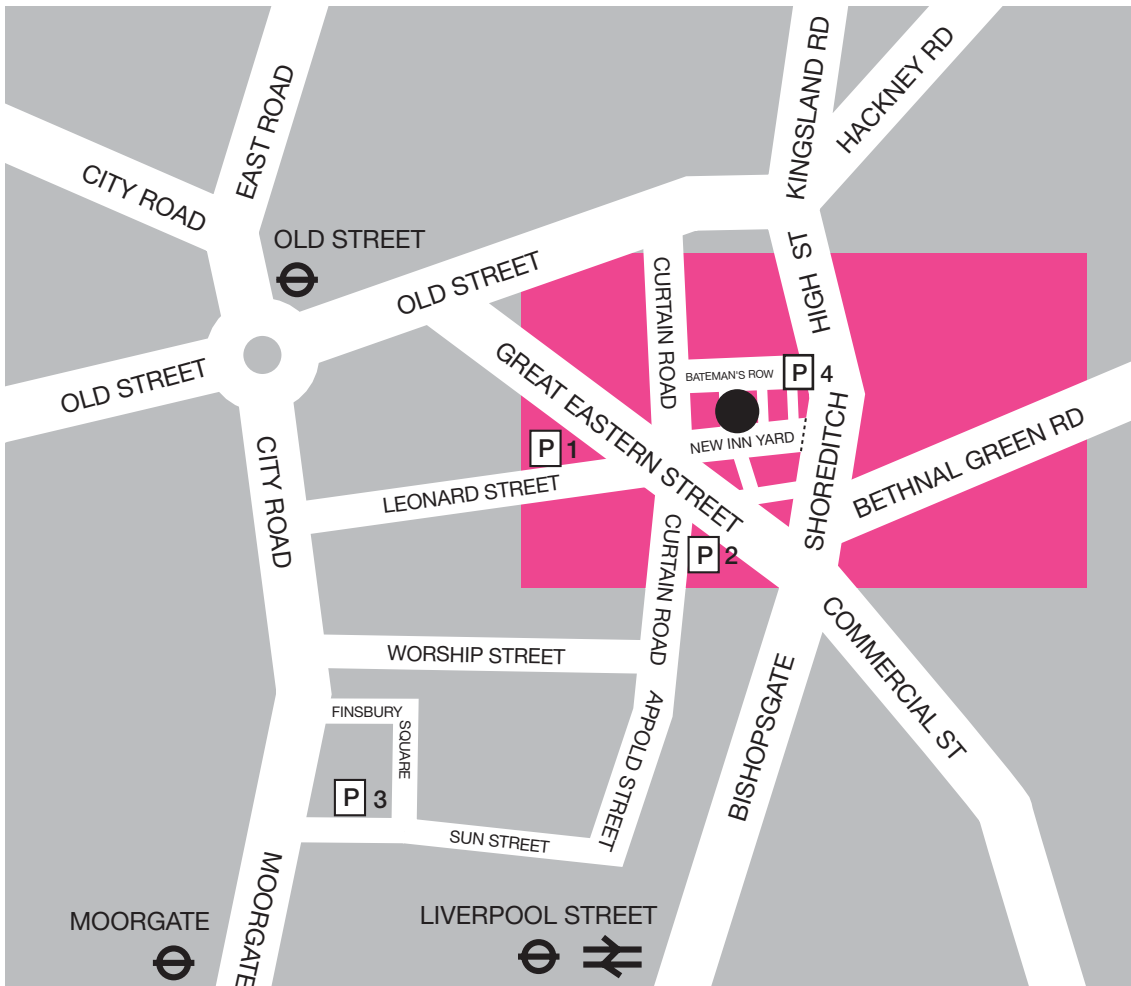

Amnesty International

Amnesty International UK
 The Human Rights Action Centre
 17-25 New Inn Yard
 London EC2A 3EA

Tube stations
 Old Street (Exit 3)
 or Liverpool Street
 (Bishopsgate West Exit)

Car parks
 On-site parking for disabled only and limited on-street parking in the area.
 P1 – Hello Parking (Mon-Fri, closes 11pm)
 P2 – NCP Great Eastern Street (Mon-Fri, closes 8pm)
 P3 – NCP Finsbury Square (Mon-Sun, 24hrs)
 P4 – Euro Car Parks (7 days a week, 24hrs)

Congestion charge
 Great Eastern Street is on the boundary of the Congestion Charge. Operating Hours: 7am-6.30pm Mon to Fri, excluding Public Holidays. For info call 0845 900 1234 or visit www.cclondon.com